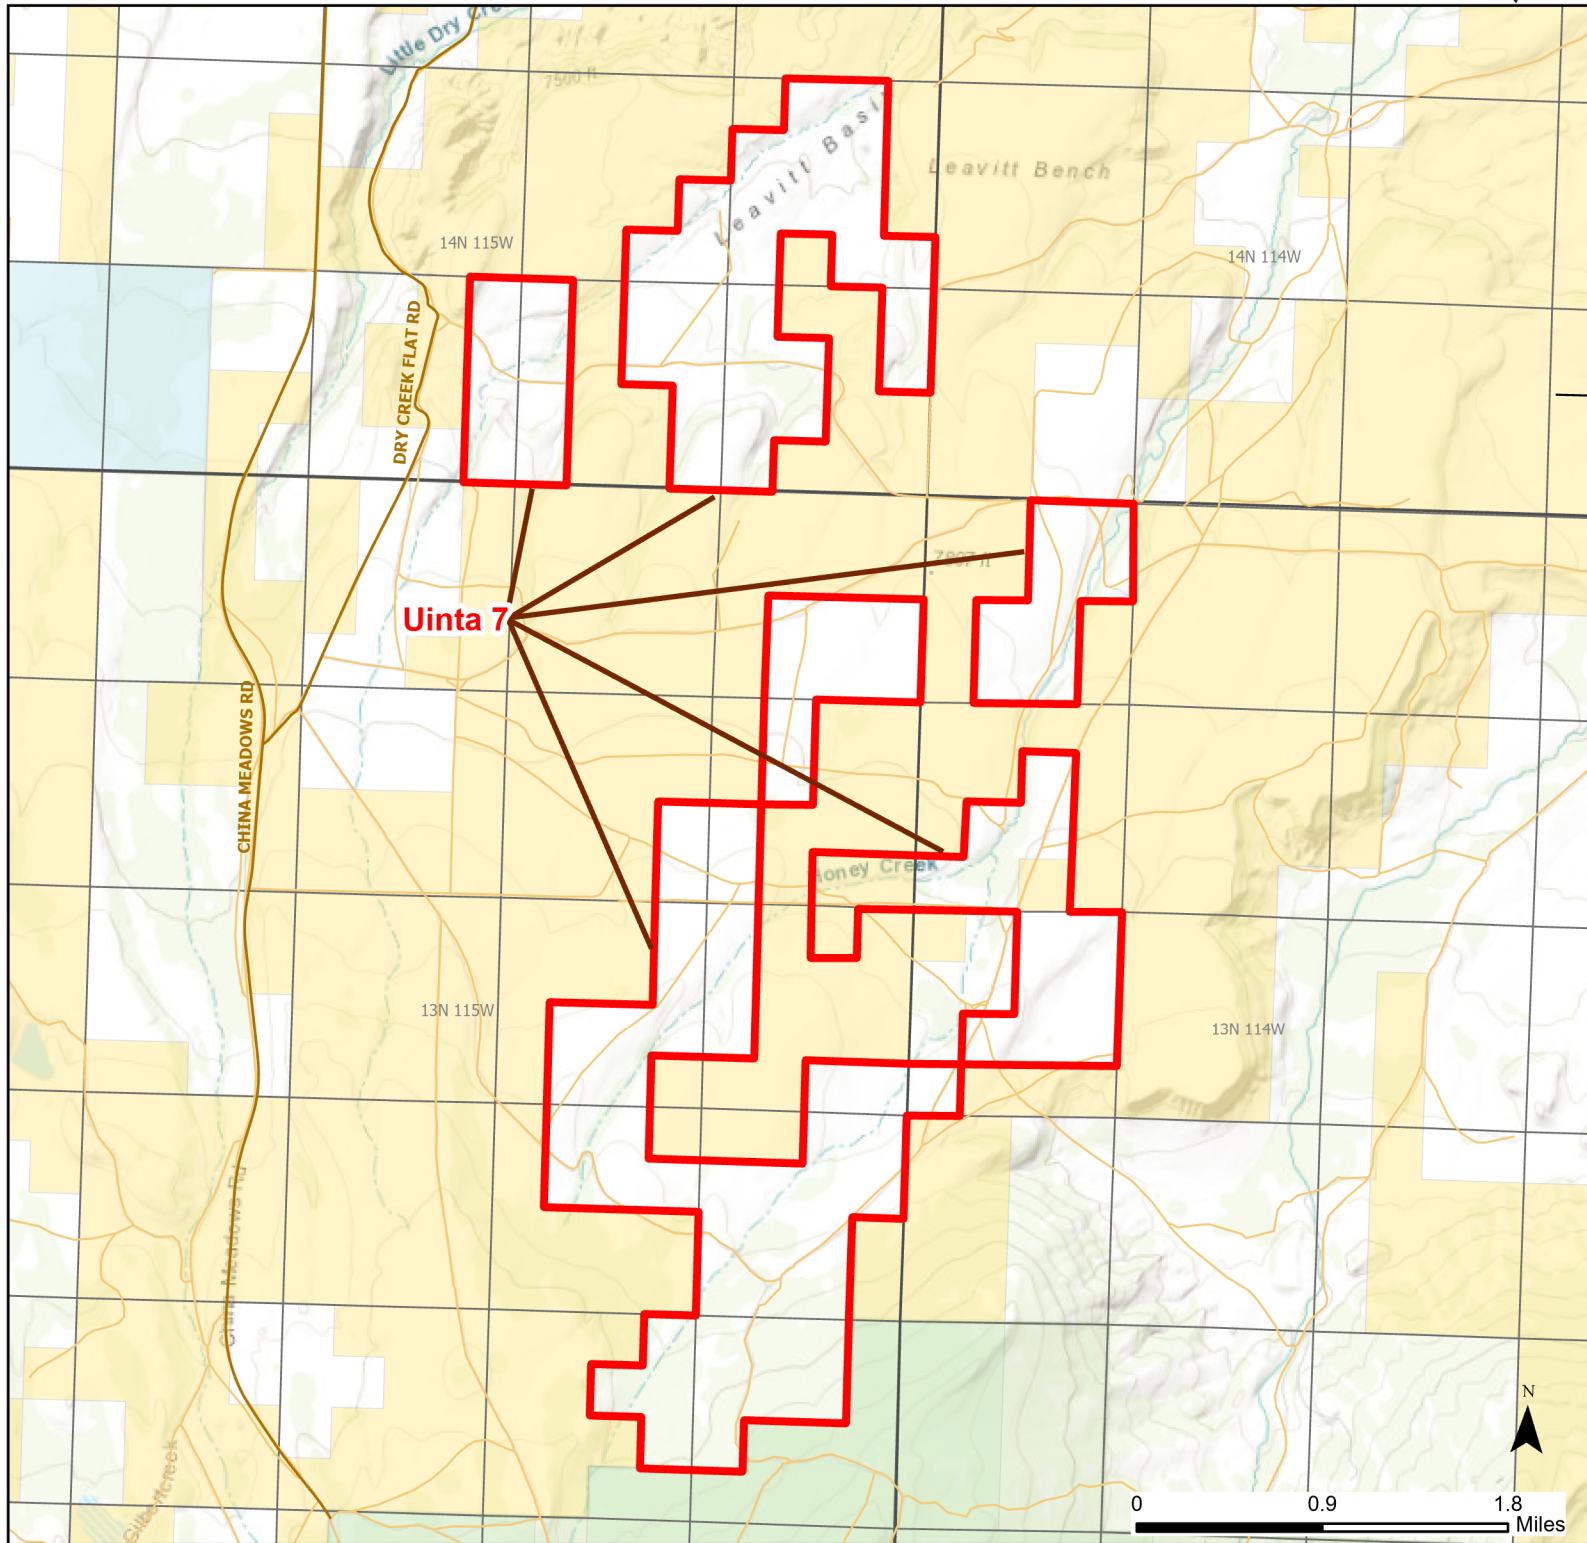

Uinta 7 Walk-in Hunting Area

Access Dates:
08/15 - 12/31
2023 Hunt Season

Parking	Closed Road	Boundary	Limited Range Weapons and Archery	State
Coupon Box	Roads	County Boundaries	Archery Only	DOD
Road Closed	Open Road	Other	CLOSED	BLM
Special Conditions Apply				Wyoming Game & Fish Dept.
				Forest Service
				Private

Species allowed to hunt: Antelope, Deer, Elk

Rules: Portable blinds may be used on a daily basis. Blinds must have owner's name and contact info affixed and may not be left in the field overnight.

This map is for visual use, assistance and general location only, does not represent a survey, and is not to be used for legal conveyance. Hunt Area boundaries are approximate, consult Game and Fish Hunting Regulations for descriptions and restrictions. Access to these private lands for any commercial activity must be gained by contacting the individual landowner(s) directly.