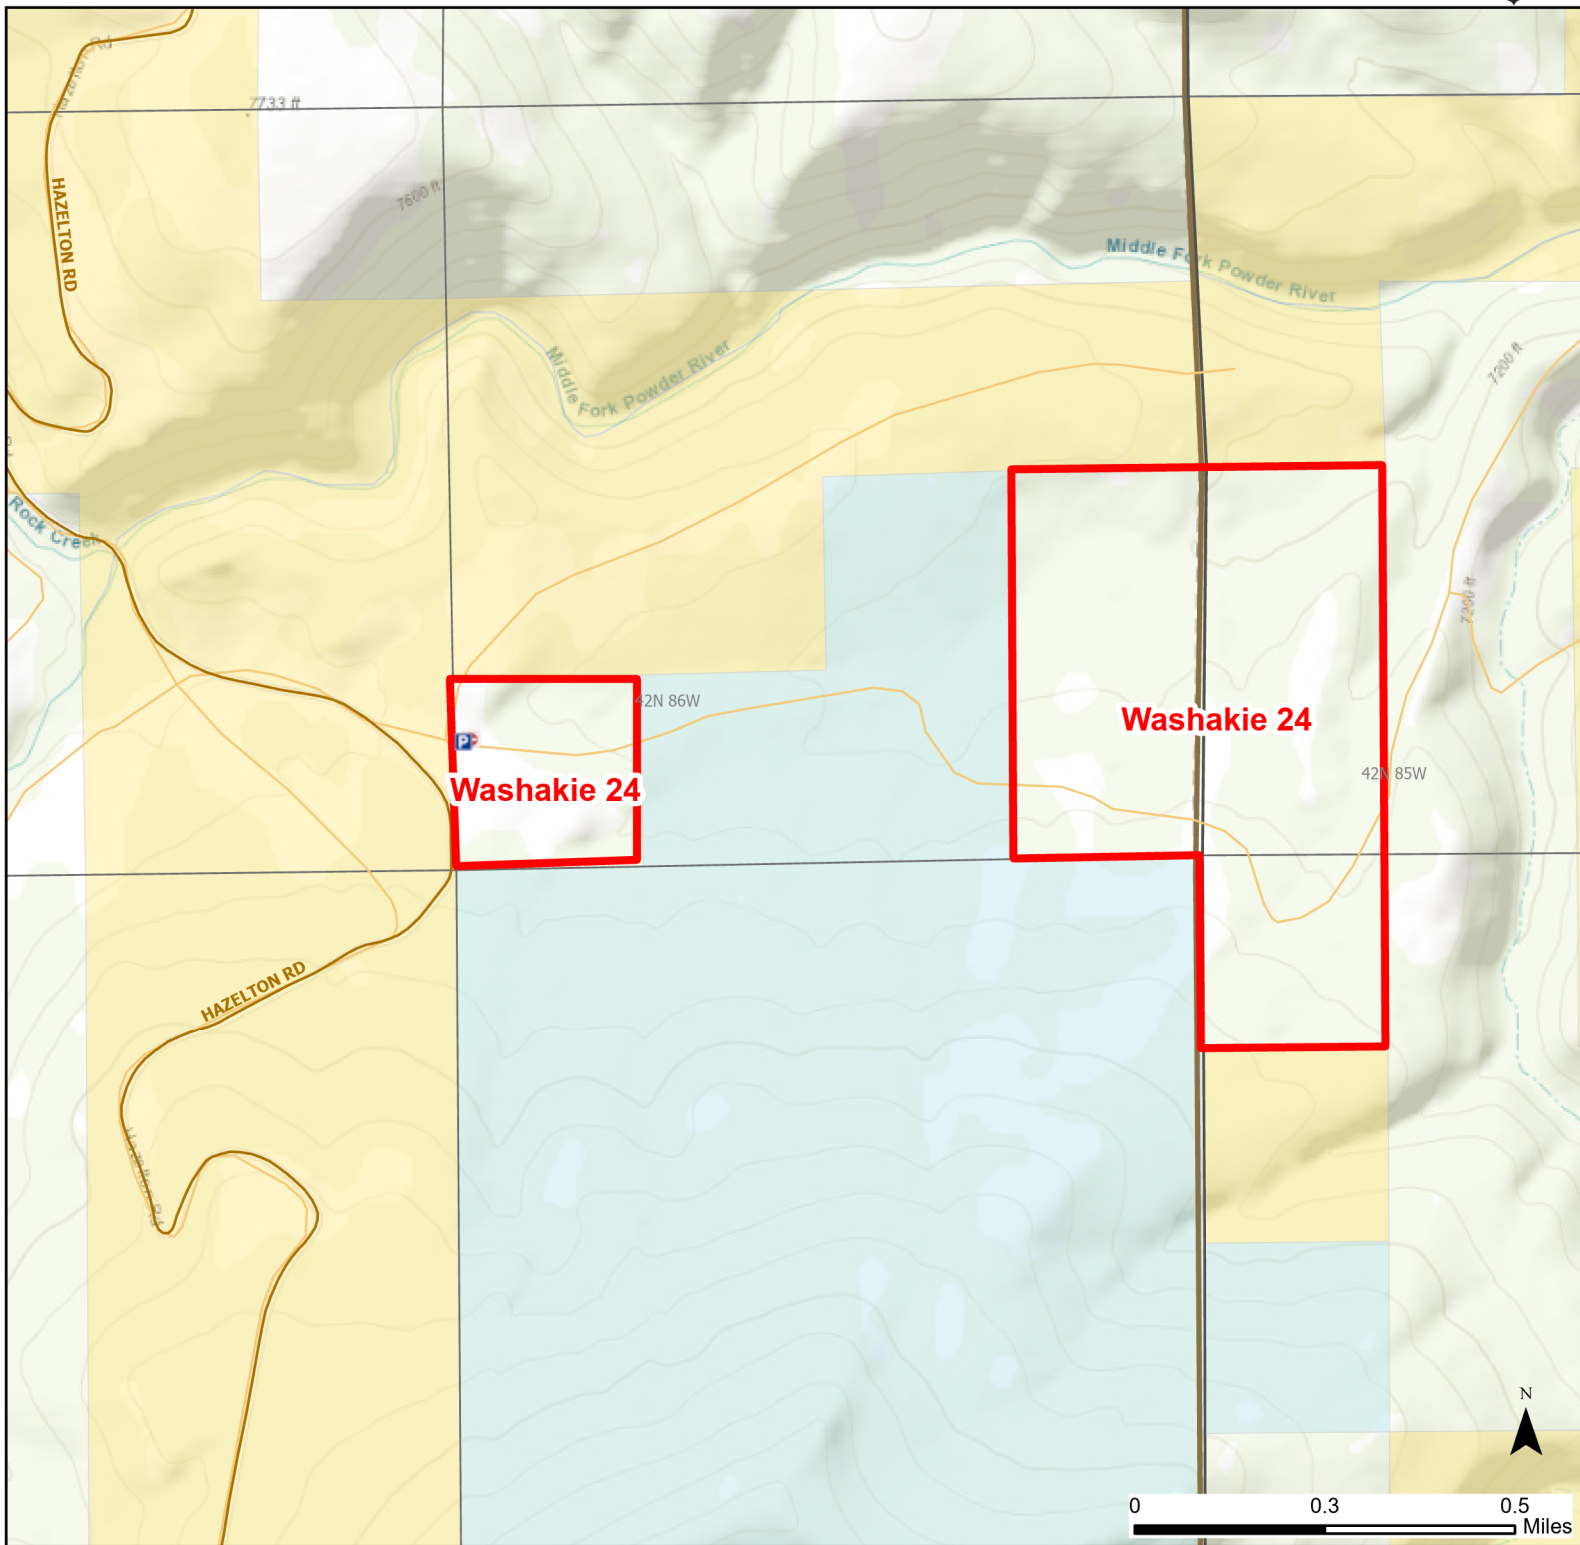

Washakie 24 Walk-in Hunting Area

Access Dates:
08/15 - 12/31
2023 Hunt Season

Parking	Closed Road	Boundary	Limited Range Weapons and Archery	State
Coupon Box	Roads	Archery Only	Other	DOD
Road Closed	County Boundaries		CLOSED	BLM
Open Road				Wyoming Game & Fish Dept.
Special Conditions Apply				Forest Service
				Private

Species allowed to hunt: Sage Grouse, Partridge, Rabbit, Antelope, Deer, Elk

Rules: All vehicles must park in designated parking areas only.

This map is for visual use, assistance and general location only, does not represent a survey, and is not to be used for legal conveyance. Hunt Area boundaries are approximate, consult Game and Fish Hunting Regulations for descriptions and restrictions. Access to these private lands for any commercial activity must be gained by contacting the individual landowner(s) directly.